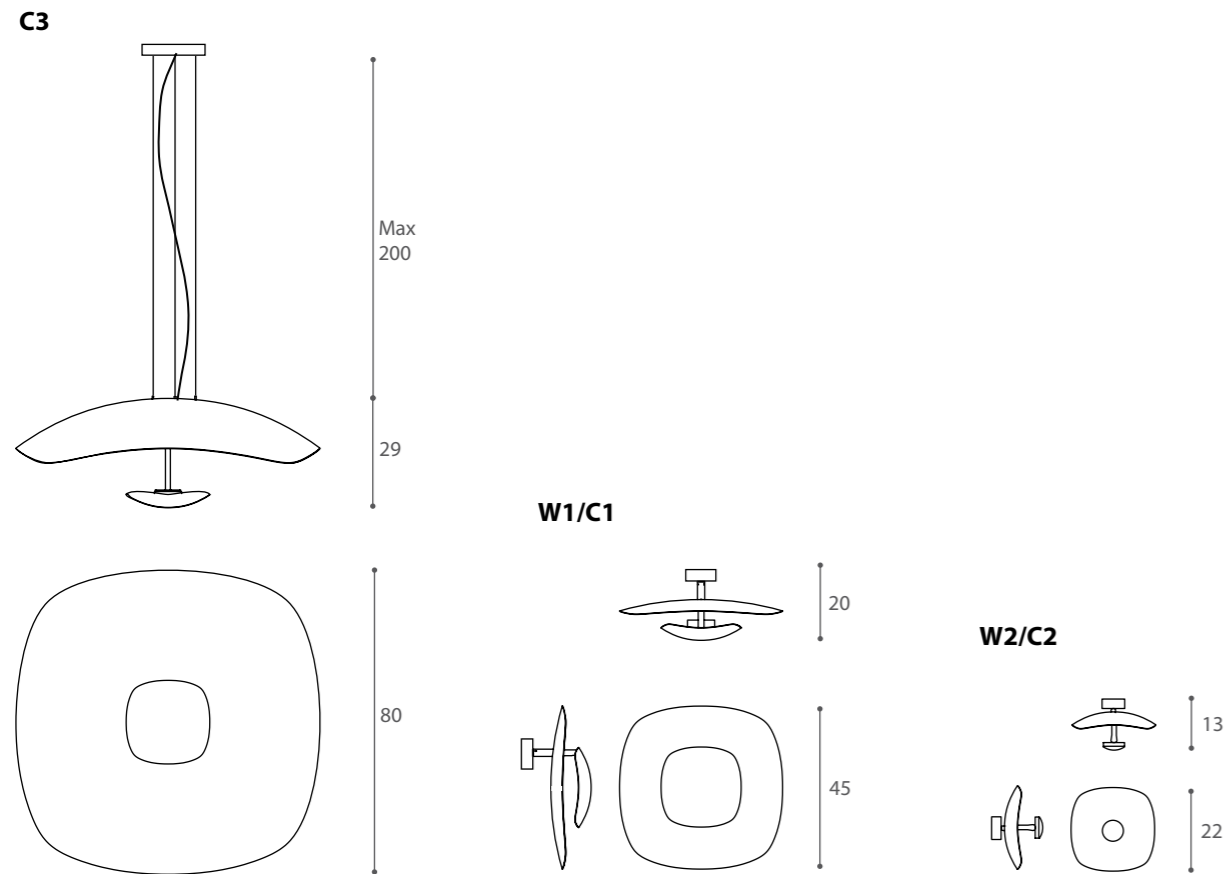

PENOMBRA

design Sebastiano Tosi 2014.

Collezione di lampade a sospensione, parete e soffitto a luce riflessa, fissa o orientabile.

Materiali: metallo

Finiture: Bianco/bianco – bronzo/foglia rame –

bianco/foglia oro – nero/foglia oro

Fonte luminosa: LED 110/230V 3000°K

Collection of suspension, wall and ceiling lamps reflected light, fix or adjustable.

Materials: metal.

Finishes: white/white – bronze/copper leaf –

white/gold leaf – black/gold leaf

Light source: LED 110/230V 3000°K

C3 LED 17W 110/230V 1300lm 3000°k

W1/C1 LED 17W 110/230V 1300lm 3000°k

W2/C2 LED 4,5W 110/230V 330lm 3000°k